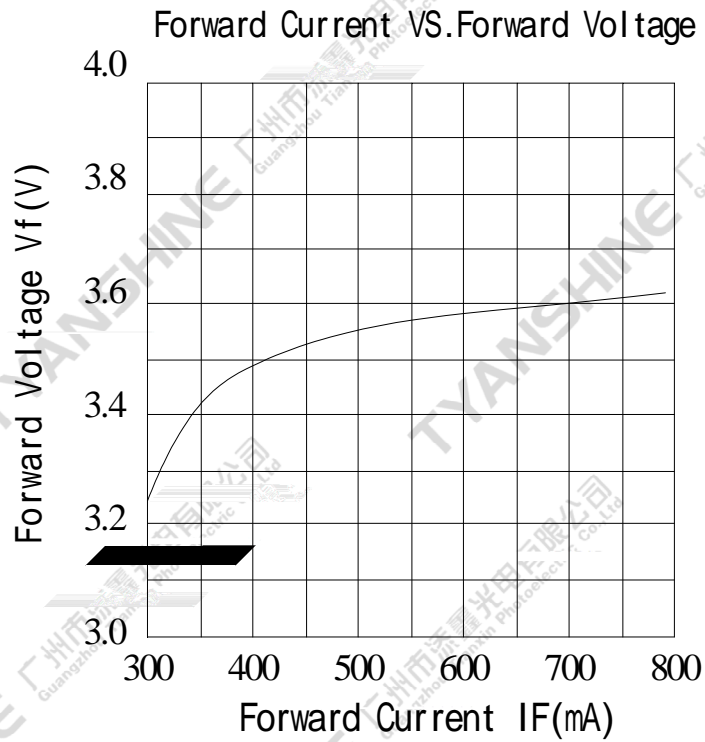

Typical Electrical / Optical Characteristics Curves

(25 " Ambient Temperature Unless Otherwise Noted)

Part No.	TX-S3A140-002K	eSpec No.	WKF-BA3095	Page	5 of 8
-----------------	----------------	------------------	------------	-------------	--------