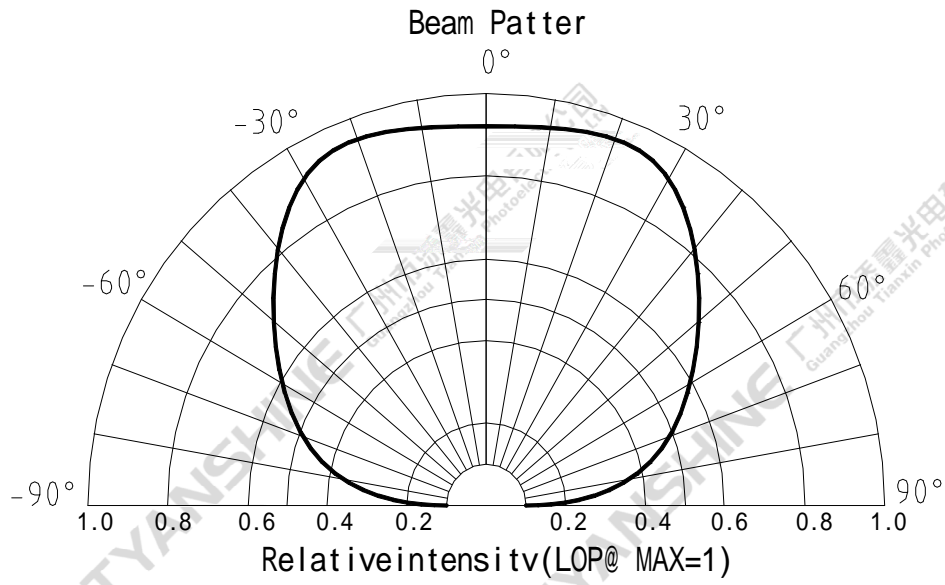

Typical Electrical / Optical Characteristics Curves

(25 " Ambient Temperature Unless Otherwise Noted)

Part No.	TX-S3A140-002K	eSpec No.	WKF-BA3095	Page	5 of 8
-----------------	----------------	------------------	------------	-------------	--------